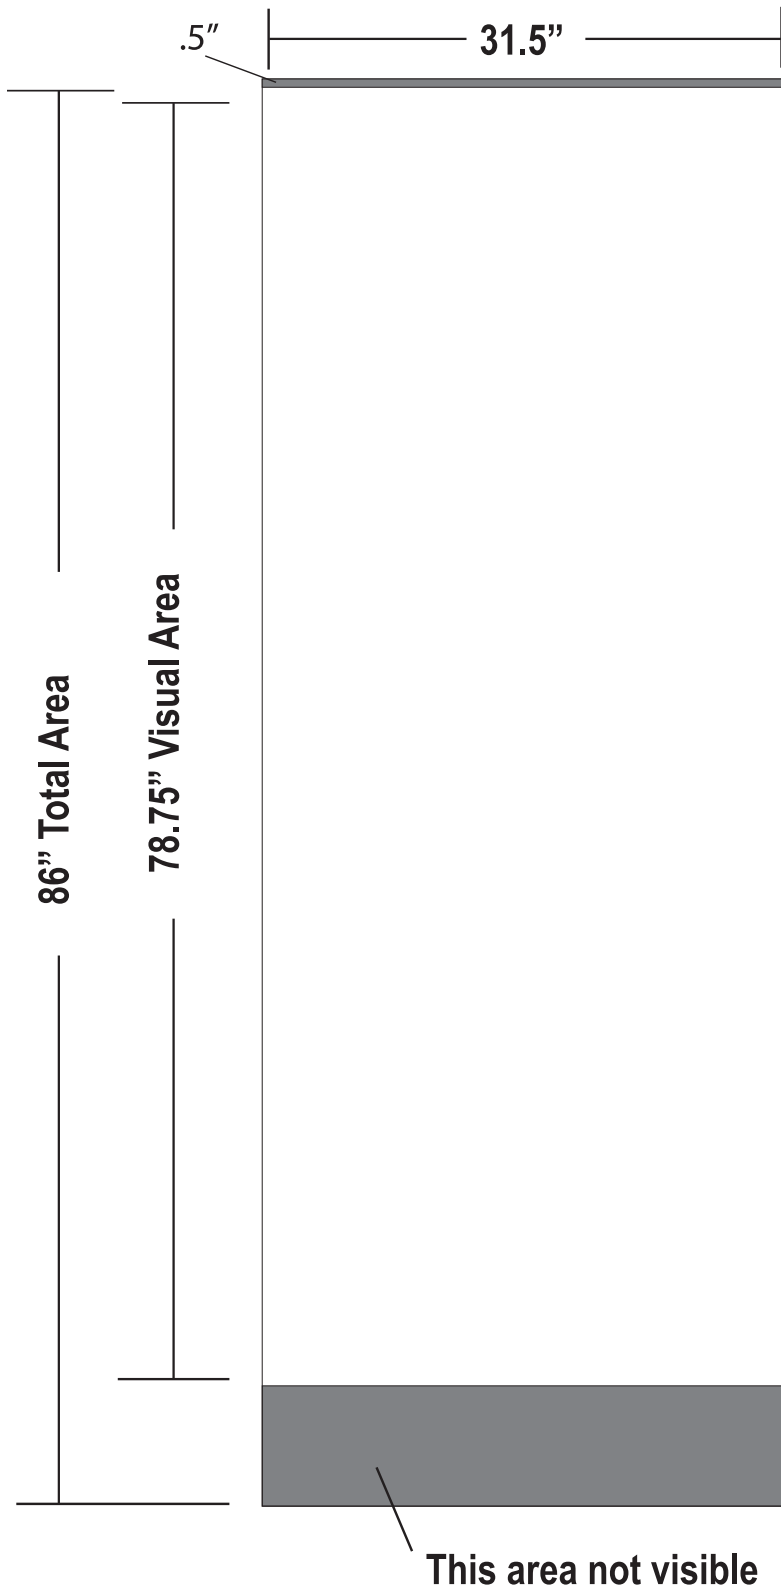

# 31.5" Economy Retractor™ Banner Display

## Total Graphic Size

31.5"W x 86"H

## Total Visual Area:

31.5"W x 78.75"H

\*Please keep all text and/or logos 1" from all sides.

\* Allow a 1/2" bleed on the top of the banner

\*Digital products are printed CMYK (4 color) process from your file.